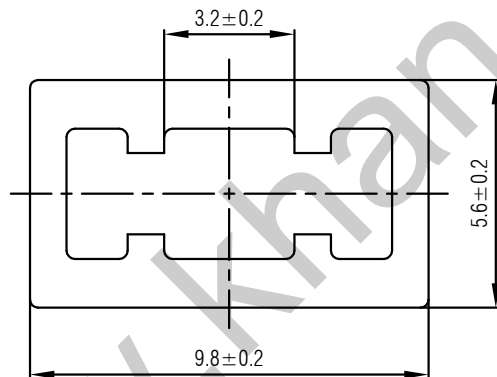

SWITCH CAP  
P/N:SC406

Materials ABS

Color White, Grey  
(OEM AVAILABLE)

Packaging

Bulk Package  
Inner Package: Plastic bag  
Outer Package: Carton

WENZHOU KHAN ELECTRONIC

VERSION		PROJECTION	DESIGNED	Wei Lin
KH14FE22E			CHECKED	ZhongJu Peng
SCALE	SIZE	 Dimensions are shown:mm(inches)	APPROVED	Johan Xu
5:1	A4		2022.05.11	