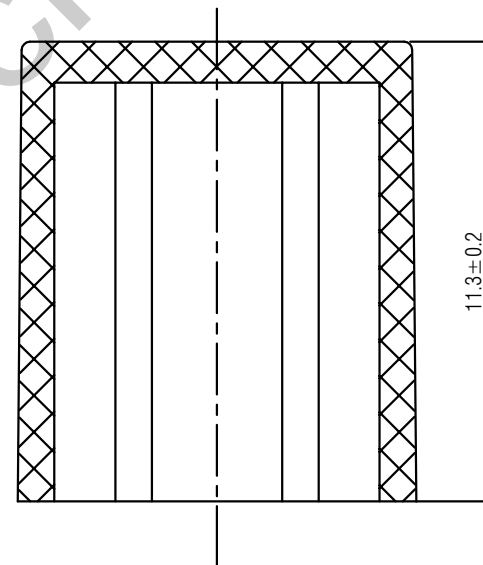

SWITCH CAP  
P/N:SC406

Materials ABS

Color White, Grey  
(OEM AVAILABLE)

Packaging

Bulk Package  
Inner Package: Plastic bag  
Outer Package: Carton

WENZHOU KHAN ELECTRONIC

VERSION		PROJECTION	DESIGNED	Wei Lin
KH14FE22E			CHECKED	ZhongJu Peng
SCALE	SIZE	 Dimensions are shown:mm(inches)	APPROVED	Johan Xu
5:1	A4		2022.05.11	